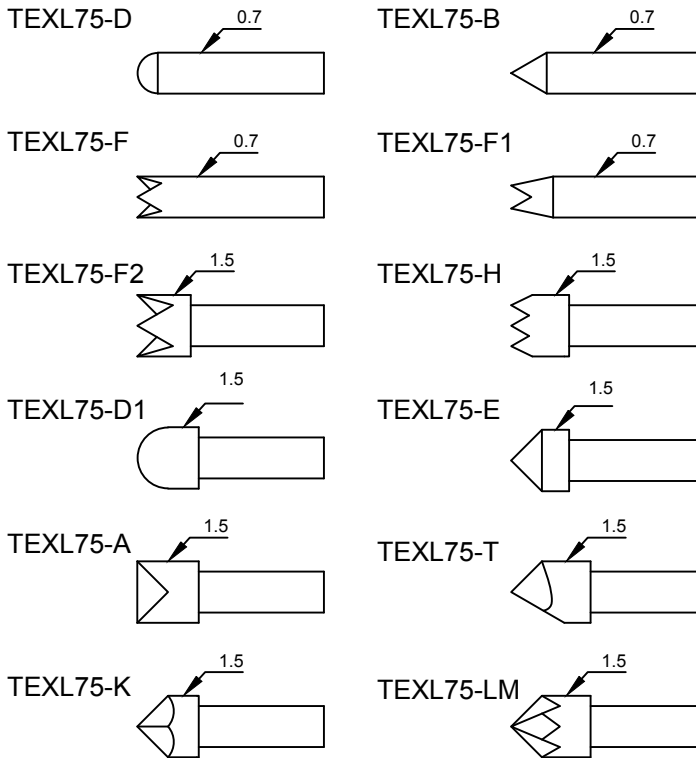

Available Tip Styles:

Available Receptacle:

- Mechanical
 - Pitch: 1,9mm
 - Recommended travel: 2.65mm
 - Full travel: 4.0mm
 - Spring force: 120g±5% at recommended travel
- Material and plating
 - Plunger: BeCu, Gold plated
 - Barrel: Bronze, Gold plated
 - Spring: Music Wire Gold plated
 - Receptacle: Barss, Gold plated

- Eletrical Specifications
 - Current Rating: 3amps
 - Resistance: Less than 50mΩ
- Receptacle Specifications
 - Mounting Hole Size: 1.4mm

	Name	Date	Description:	Scale:	
Drawn					
Approved					
Checked					
TEX			Part NO:	TEXL75-Series	Index: Size: A4