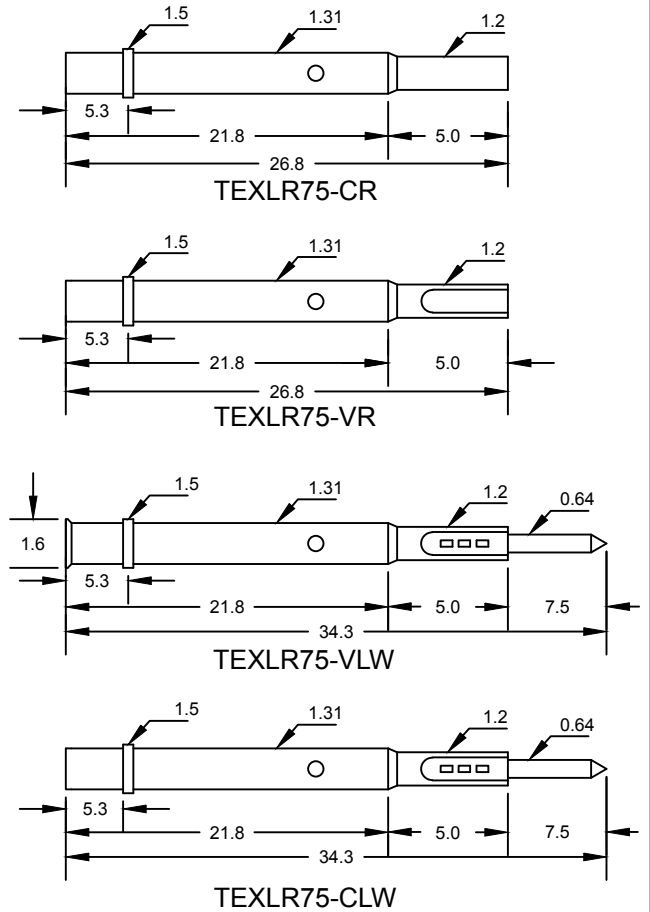

Available Tip Styles:

Available Receptacle:

- Mechanical
 - Pitch: 1,9mm
 - Recommended travel: 2.65mm
 - Full travel: 4.0mm
 - Spring force: 120g±5% at recommended travel
- Material and plating
 - Plunger: BeCu, Gold plated
 - Barrel: Bronze, Gold plated
 - Spring: Music Wire Gold plated
 - Receptacle: Barss, Gold plated

- Eletrical Specifications
 - Current Rating: 3amps
 - Resistance: Less than 50mΩ
- Receptacle Specifications
 - Mounting Hole Size: 1.4mm

	Name	Date	Description:	Scale:	
Drawn					
Approved					
Checked					
TEX			Part NO:	TEXL75-Series	Index: Size: A4