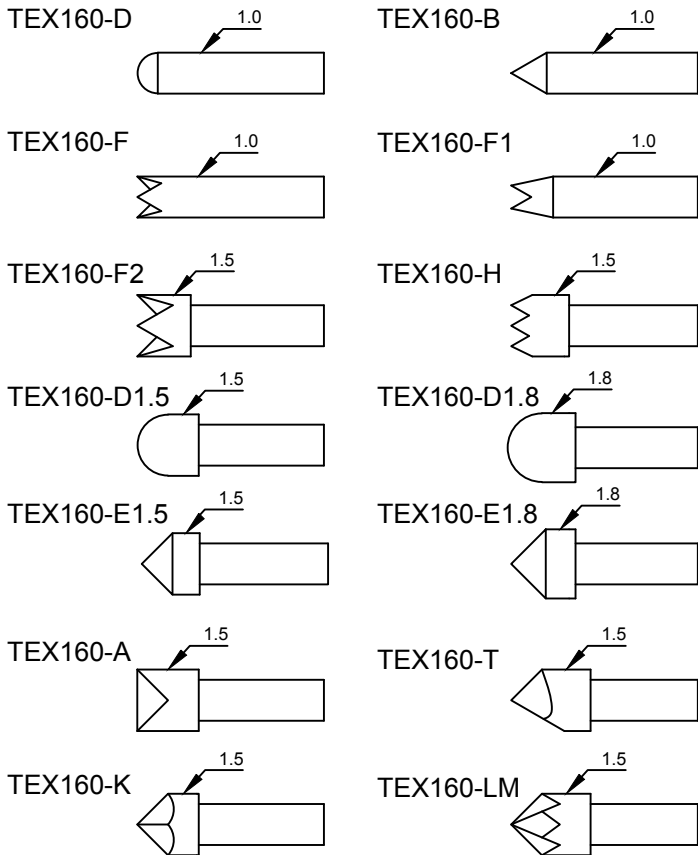

TEX160-E1.5

Available Tip Styles:

Available Receptacle:

- Mechanical
 - Pitch: 2.54mm
 - Recommended travel: 2.65mm
 - Full travel: 4.0mm
 - Spring force: 200g±5% at recommended travel
- Material and plating
 - Plunger: BeCu, Gold plated
 - Barrel: Bronze, Gold plated
 - Spring: Music Wire Gold plated
 - Receptacle: Bars, Gold plated

- Electrical Specifications
 - Current Rating: 3amps
 - Resistance: Less than 50mΩ
- Receptacle Specifications
 - Mounting Hole Size: 1.75-1.80mm

	Name	Date	Description:	Scale:	
Drawn					
Approved					
Checked					
TEX			Part NO:	TEX160-Series	Index: Size: A4