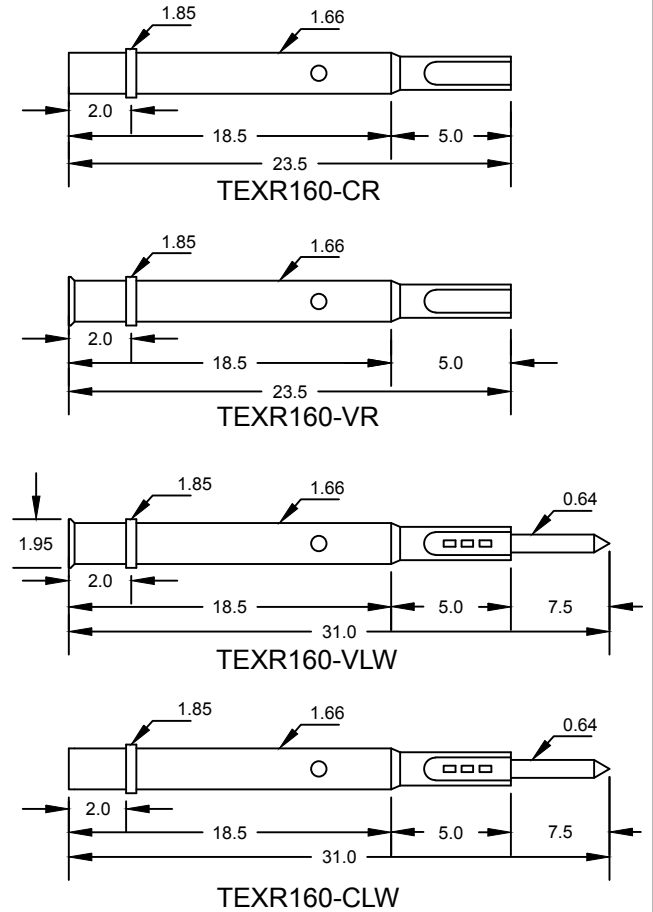

TEX160-E1.5

Available Tip Styles:

Available Receptacle:

- Mechanical
 - Pitch: 2.54mm
 - Recommended travel: 2.65mm
 - Full travel: 4.0mm
 - Spring force: 200g±5% at recommended travel
- Material and plating
 - Plunger: BeCu, Gold plated
 - Barrel: Bronze, Gold plated
 - Spring: Music Wire Gold plated
 - Receptacle: Bars, Gold plated

- Electrical Specifications
 - Current Rating: 3amps
 - Resistance: Less than 50mΩ
- Receptacle Specifications
 - Mounting Hole Size: 1.75-1.80mm

	Name	Date	Description:	Scale:	
Drawn					
Approved					
Checked					
TEX			Part NO:	TEX160-Series	Index: Size: A4