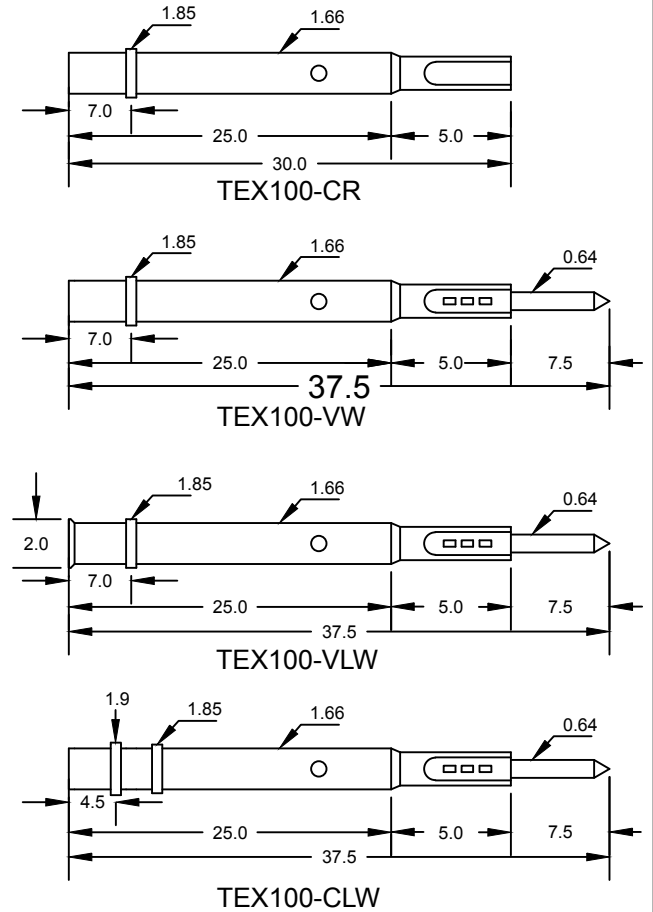

Available Tip Styles:

Available Receptacle:

- **Mechanical**
Pitch: 2.55mm
Recommended travel: 4.3mm
Full travel: 6.5mm
Spring force: 200g±5% at recommended travel
- **Material and plating**
Plunger: BeCu, Gold plated
Barrel: Bronze, Gold plated
Spring: Music Wire Gold plated
Receptacle: Bars, Gold plated

- **Electrical Specifications**
Current Rating: 3amps
Resistance: Less than 50mΩ
- **Receptacle Specifications**
Mounting Hole Size: 1.75-1.80mm

	Name	Date	Description:	Scale:
Drawn				
Approved				
Checked				
TEX			Part NO: TEX100-Series	Index: Size: A4