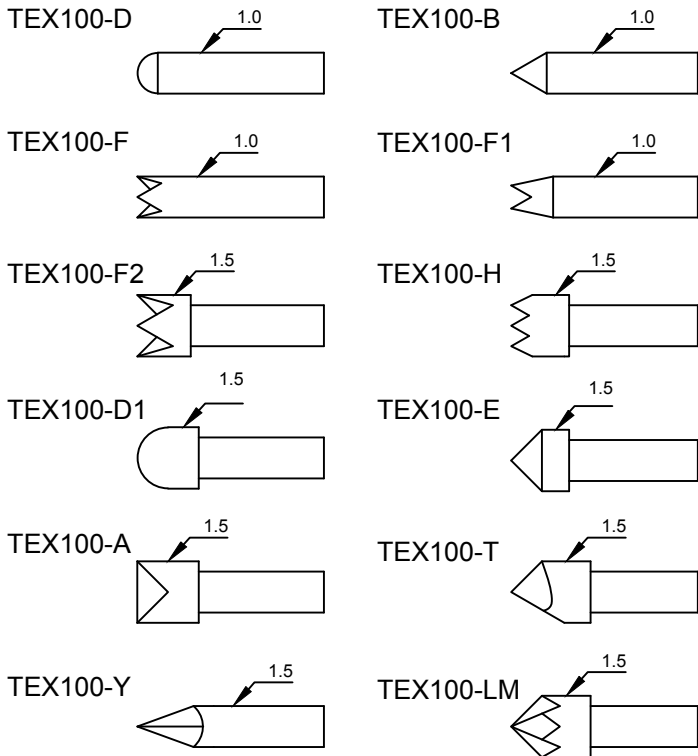

Available Tip Styles:

Available Receptacle:

- **Mechanical**
Pitch: 2.55mm
Recommended travel: 4.3mm
Full travel: 6.5mm
Spring force: 200g±5% at recommended travel
- **Material and plating**
Plunger: BeCu, Gold plated
Barrel: Bronze, Gold plated
Spring: Music Wire Gold plated
Receptacle: Bars, Gold plated

- **Electrical Specifications**
Current Rating: 3amps
Resistance: Less than 50mΩ
- **Receptacle Specifications**
Mounting Hole Size: 1.75-1.80mm

	Name	Date	Description:	Scale:
Drawn				
Approved				
Checked				
TEX			Part NO: TEX100-Series	Index: Size: A4